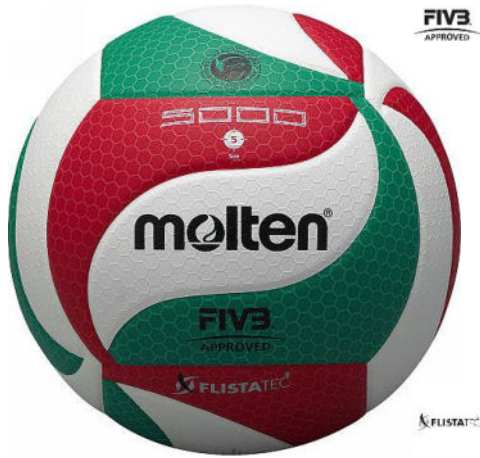

VOLLEYBALL

5000

FIVB APPROVED
SIZE 5
V5M5000

- Cover Material: FLISTATEC Laminated PU Leather
- FIVB Approved

3500