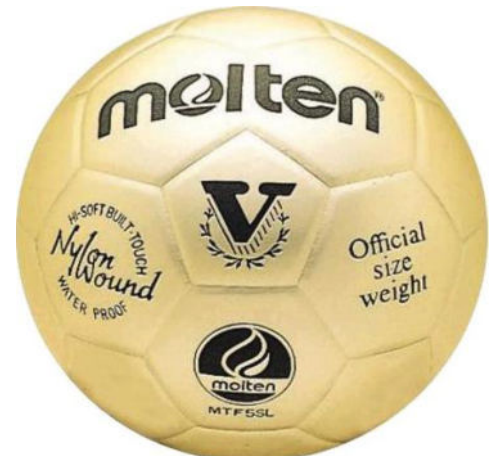

# VOLLEYBALL

**5000**

FIVB APPROVED  
SIZE 5  
**V5M5000**

- Cover Material: FLISTATEC Laminated PU Leather
- FIVB Approved

**3500**

SIZE 5  
**V5M3500**

- Cover Material: PU Leather Laminated

**V58SL**

SIZE 5  
**V58SL**

- Cover Material: Synthetic Leather
- Traditional white

**1800**

SIZE 5  
**V5M1800-L**

- Construction: Hand stitched
- Cover Material: Synthetic Leather

**V5T-R6**

SIZE 5  
**V5T-R6**

- Construction: Hand stitched
- Cover Material: PVC leather