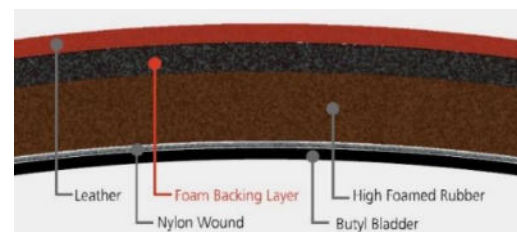

2. Improved grip performance

Foam concentration increased by 35% and EVA foam backing layer has been newly applied, making the ball softer and easier to control