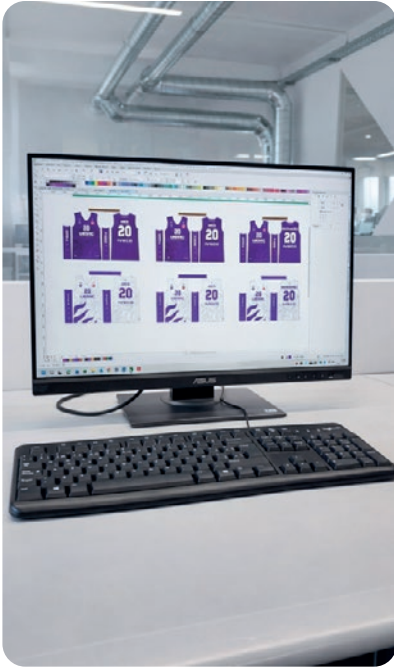

INFO TRANSFER

Personaliza y diseña tu equipación