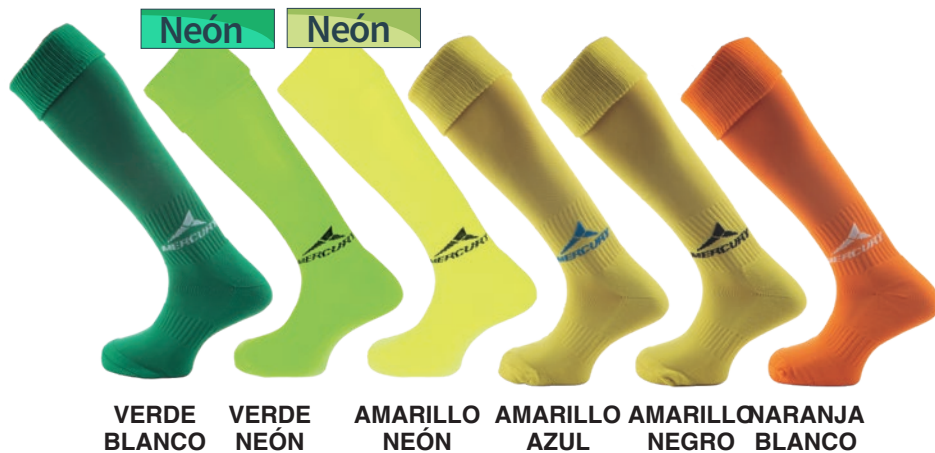

Malla larga Academy / Leggings Academy
92% Poliamida, 8% Elastán

MARINO NEGRO

elastan

6	8	10	12	14
S	M	L	XL	XXL

MEDIAS TEAM

CONTINUIDAD INDEFINIDA

Medias Team / Stocking Team
100% Poliamida

XS	S	M	L
26-29	30-35	36-40	41-46